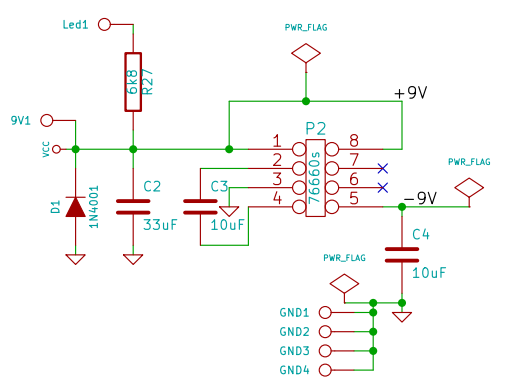

Warning: Optocouplers NSL-32 labeled "1452" won't work properly.

Copyright Zorg Effects January 2016. For non commercial use only.

File: Q_Filter.sch		
Sheet: /		
Title:		
Size: A3	Date: 9 jan 2017	Rev:
KiCad E.D.A.		Id: 1/1