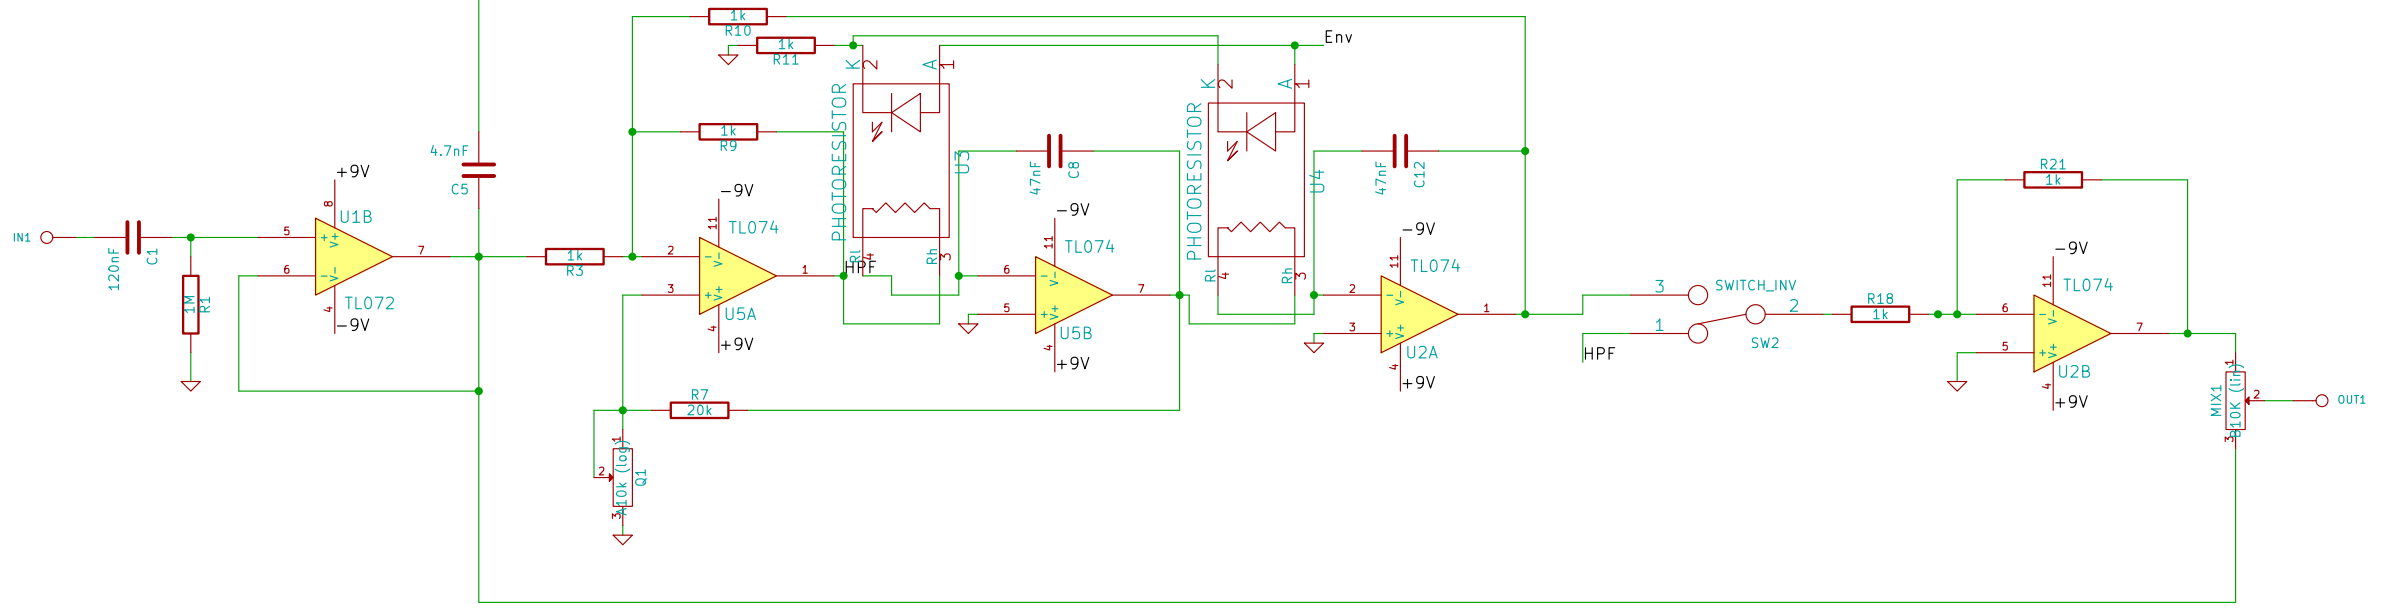

Warning: Optocouplers NSL-32 labeled "1452" won't work properly.

Copyright Zorg Effects January 2016. For non commercial use only.

File: Q_Filter.sch		
Sheet: /		
Title:		
Size: A3	Date: 9 jan 2017	Rev:
KiCad E.D.A.		Id: 1/1